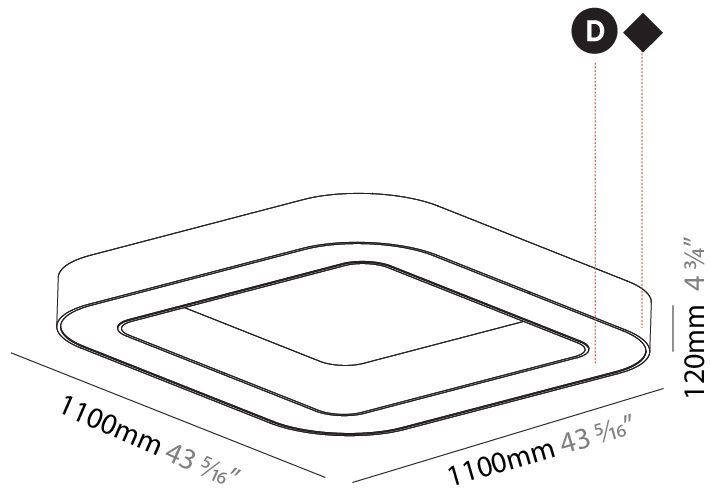

GENERAL

Series: Glorious
Subseries: Glorious Quantum
Brand: Prolicht
Division: Architectural
Mounting Type: Surface
Mounting Location: Ceiling
Subcategory: Ambient

PHYSICAL

Shape: Square
Length (mm): 1100
Length (in): 43 5/16"
Width (mm): 1100
Width (in): 43 5/16"
Height (mm): 120
Height (in): 4 3/4"
Light Distribution: Direct
Weight (kg): 14.2
Weight (lbs): 31.24
Diffuser: PMMA - Opal or Micro-Prism
Fixture Finish: SSR / BKV / CWI / CRY / HAB / LAG / UFT / ITA / RUA / RUR / MIC / FTG / MYG / TWT / LOD / PUS / FRO / FUP / KIA / POP / BLS / SPG / MEY / GOH / GUM / CHC / COM / ABZ / JAG / OBR / MOS / ROR
Fixture Material: Aluminum

ELECTRICAL

Lamp Type: LED (Zhaga Standard)
Input Wattage (W): 60
Total Output Wattage (W): 48 / 38.4 (3500K)
Dimming: Non-Dimming / Phase Dimming (120Vac only) / 0-10V Dimming
Driver Included: Yes
Driver Location: Integrated
Driver Type: Constant Current - 120 / 277Vac
Driver Class: Class 2
Input Voltage (V): 120 - 277
Constant Current (MA): 350 / 1200 (3500K)

LED

Color Temperature (°K): 3000 / 3500 / 4000
Max. Delivered Lumen (lm): 5540 / 5733 / 5850
CRI: >80 CRI
Efficiency (%): 65
Lamp Life (hrs): 50000

OPTICAL

RATINGS AND CERTIFICATIONS

Certified By: Certified for North American Standards
IP rating: IP20